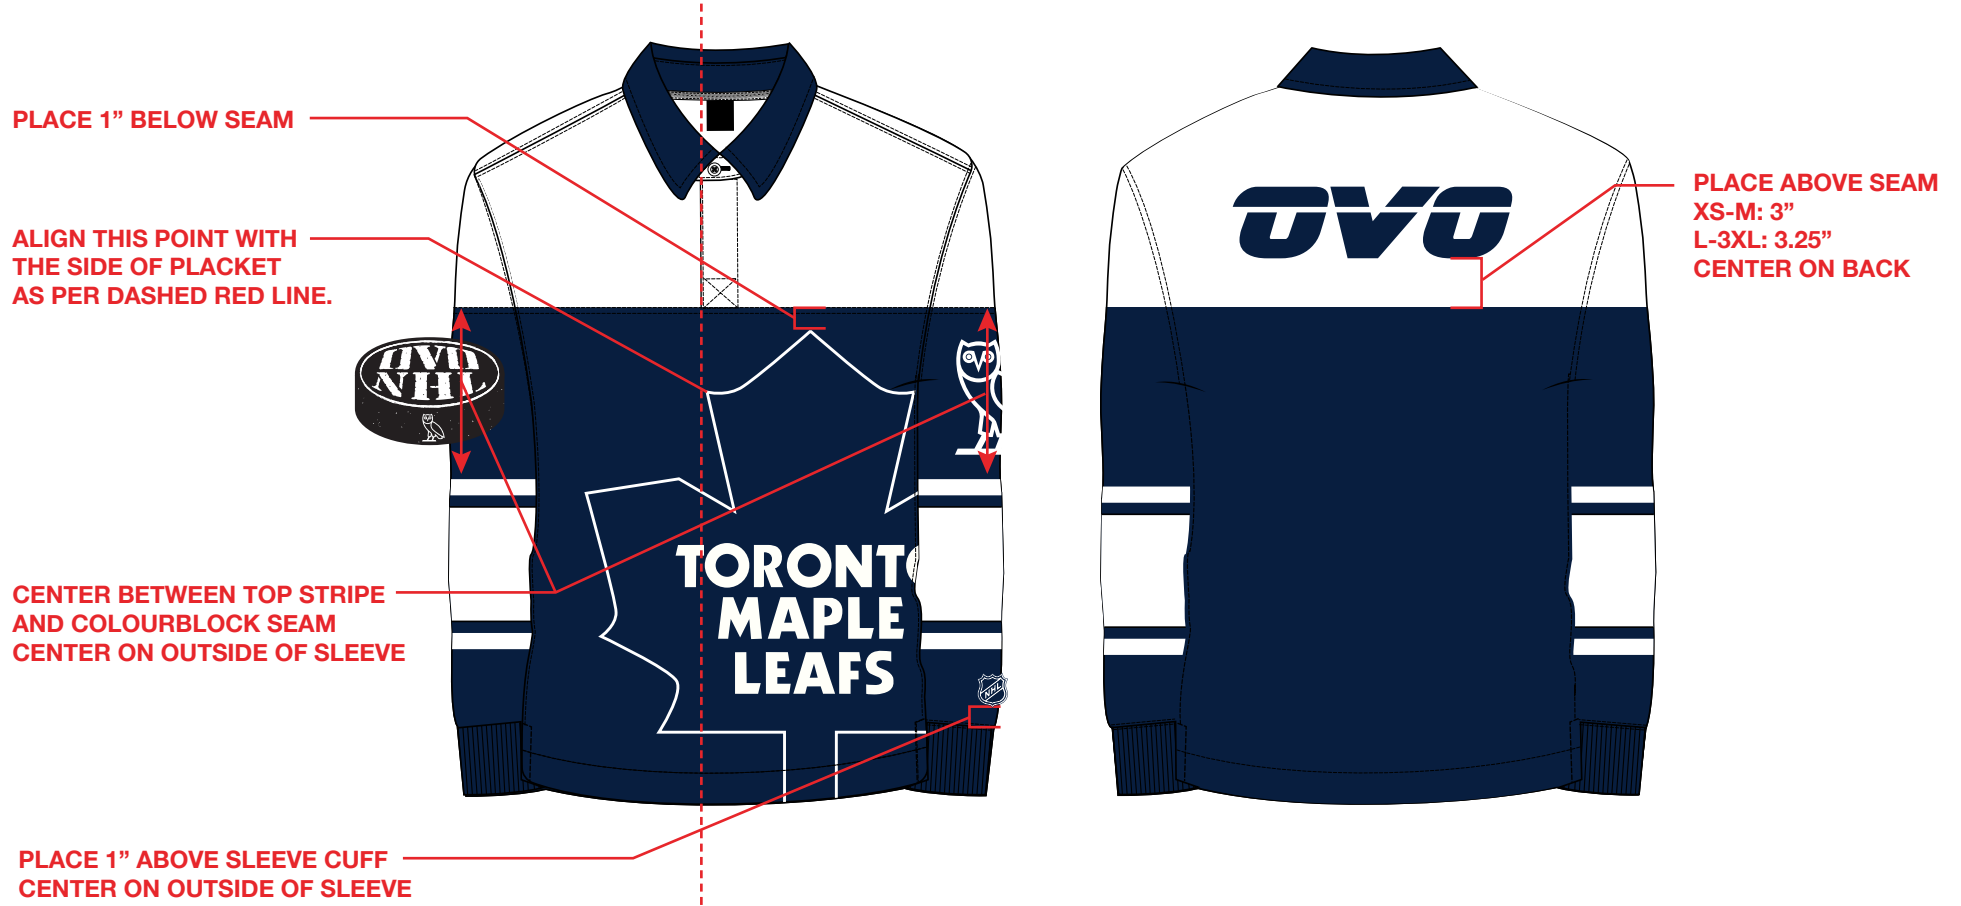

Fabric:

Deco/Artwork: Print Patch Embroidery
Designer: Chris Maddever

OCTOBER'S VERY OWN

134 Park Lawn Road, Unit 107 Etobicoke, ON M8Y 3H8

PLACEMENT

Style Name: NHL 26 Leafs Rugby Shirt
Artwork Number: OVOF26_013_P
Style Number:
Sample Size: Medium
Date Created: October 3 2025