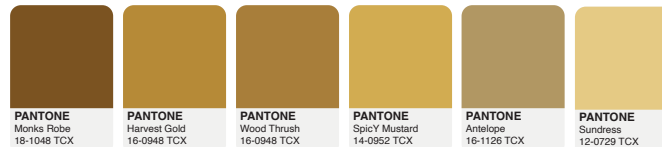

HEIGHT : 22 CM

SIZE :

POSITION : SLEEVE

RIGHT

LEFT

TOMORROWLAND

8 CM

BODY COLOR REFERENCE : NINE IRON 19-3908 TCX

FABRIC REFERENCE : SJ 190 GSM

HANDFEEL - FINISH :

BLOCK :

COMMENTS - NOTES :

ACID WASH- level of washing/effect should be something in between the options sent- it shouldn't look like stains

Follow the revised psd artwork for sleeve swrils
Needs to have softer handfeel

Below colors are for ref but match all colors same as the psd

Please match the gold color to **MADEIRA embroidery yarn 1673**

TOMORROWLAND

SEASON : SS26

DROP - THEME : THEME FACE

LAST UPDATE : 28/11

STYLE NAME : THEME LONGSLEEVE TSHIRT