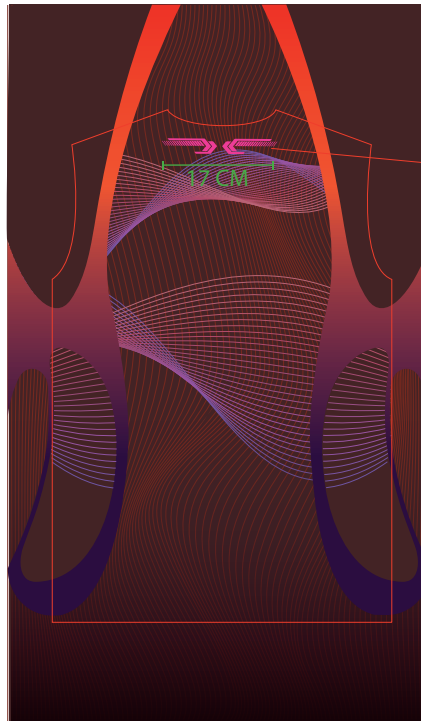

1/1  
poly KNIT RIB

REFLECTIVE PRINT

RIGHT SLEEVE

LEFT SLEEVE

REFLECTIVE PRINT

COMMENTS - NOTES

Ref. REFLECTIVE PRINT

WOVEN LABEL  
SIZE LABEL

STYLE NAME : SOCCER JERSEY MINI DRESS

GENDER : WOMEN

SAMPLE SIZE :

ARTICLE CODE :

SIZE RANGE : S-XXL

Frontpanel

Backpanel

Digital Print

Reflective print

Screen print

Reflective print

Reflective print

COMMENTS - NOTES

Date :04-09

Digital print on base fabric approved

Change the to black crew neck collar( bit lighter shade it shouldn't be deep black )