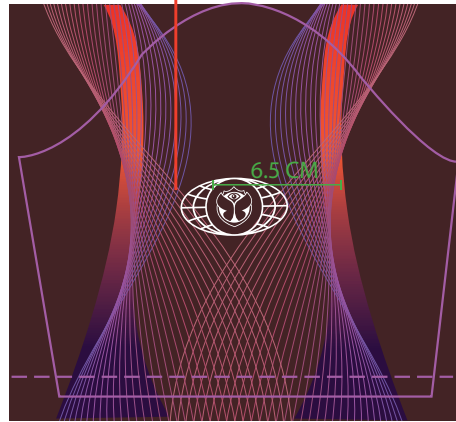

COMMENTS - NOTES

TOMORROWLAND	SEASON : SS26	DROP - THEME : LIVE TODAY SOCCER JERSEY	LAST UPDATE : 04-09-2025
	STYLE NAME : SOCCER JERSEY MINI DRESS	GENDER : WOMEN	SAMPLE SIZE :
	ARTICLE CODE :	SIZE RANGE : S-XXL	

1/1  
poly KNIT RIB

REFLECTIVE PRINT

RIGHT SLEEVE

LEFT SLEEVE

REFLECTIVE PRINT

COMMENTS - NOTES

Ref. REFLECTIVE PRINT

WOVEN LABEL  
SIZE LABEL