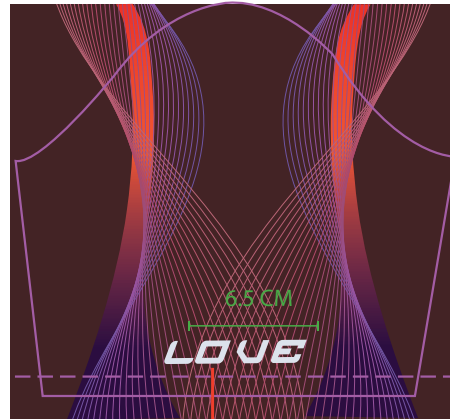

1/1  
poly KNIT RIB

REFLECTIVE PRINT

RIGHT SLEEVE

LEFT SLEEVE

REFLECTIVE PRINT

COMMENTS - NOTES

Ref. REFLECTIVE PRINT

WOVEN LABEL  
SIZE LABEL