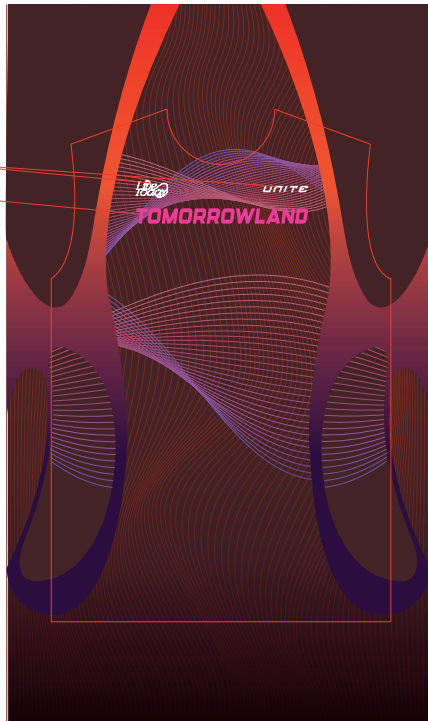

STYLE NAME : SOCCER JERSEY MINI DRESS

GENDER : WOMEN

SAMPLE SIZE :

ARTICLE CODE :

SIZE RANGE : S-XXL

Frontpanel

Backpanel

Digital Print

Reflective print

Screen print

Reflective print

Reflective print

COMMENTS - NOTES

Date :04-09

Digital print on base fabric approved

Change the to black crew neck collar( bit lighter shade it shouldn't be deep black )