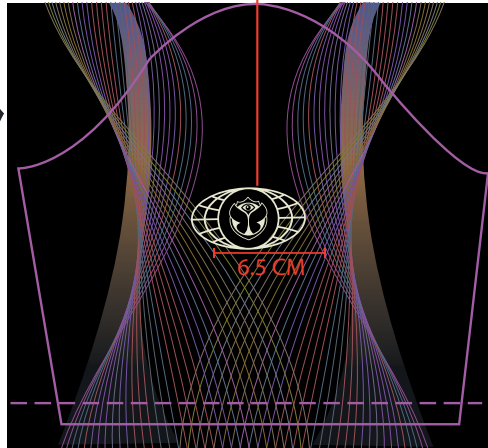

SEASON : SS26

DROP - THEME : LIVE TODAY SOCCER JERSEY

LAST UPDATE : 04-09-2025

STYLE NAME : SOCCER JERSEY TSHIRT

GENDER : MEN

SAMPLE SIZE :

ARTICLE CODE :

SIZE RANGE : S-XXL

1/1
poly KNIT RIB

REFLECTIVE PRINT

RIGHT SLEEVE

LEFT SLEEVE

REFLECTIVE PRINT

COMMENTS - NOTES

Ref. REFLECTIVE PRINT

WOVEN LABEL
SIZE LABEL