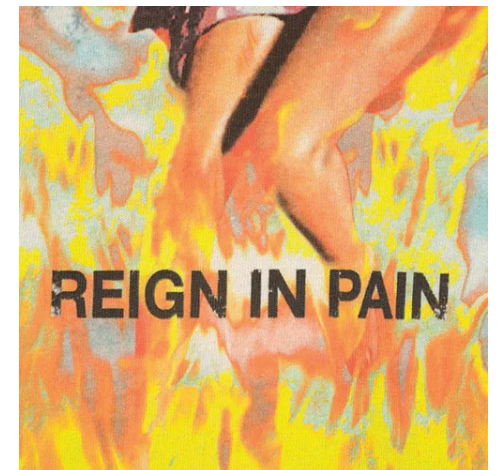

TOMORROWLAND

SEASON : SS26

DROP - THEME : THEME FACE

LAST UPDATE : 28/11

STYLE NAME : OVERSIZED TSHIRT

GENDER : MEN

SAMPLE SIZE :

ARTICLE CODE :

BODY COLOR REFERENCE : BRIGHT WHITE

FABRIC REFERENCE : SJ 230 GSM

HANDFEEL - FINISH :

BLOCK :

COMMENTS - NOTES :

DATE: 04/11

Print needs to have better definition and soft handfeel

HYBRID PRINT /HIGH RES DIGITAL(WATER BASED INK /REACTIVE PRINTING)

Ref: For the print execution

Below colors are for ref but print all colors same as the psd

TOMORROWLAND

SEASON : SS26

DROP - THEME : THEME FACE

LAST UPDATE : 28/11

STYLE NAME : OVERSIZED TSHIRT

GENDER : MEN