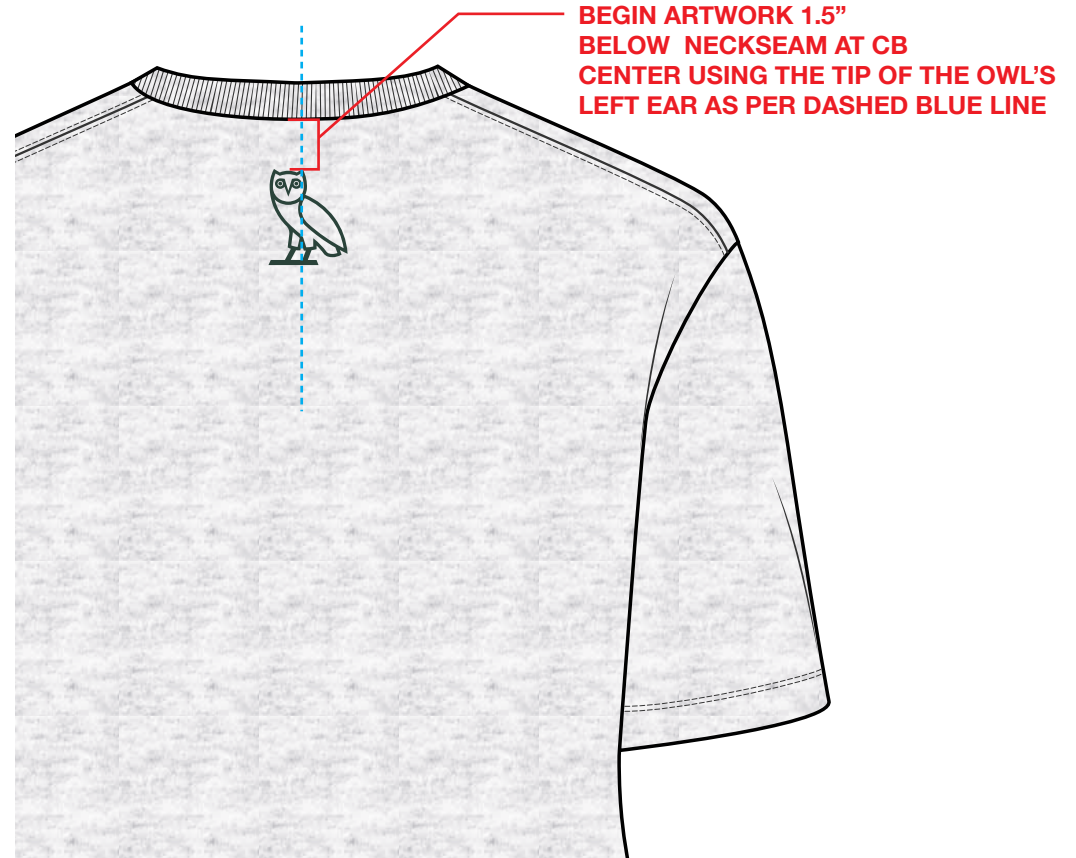

PLACEMENT

Style Name: OVO x NFL Packers Graphic Tee	Fabric:	Deco/Artwork: Print
Artwork Number: OVOFW25_570_P		
Style Number: C-0425-KT-6312		
Sample Size: Medium		
Date Created: April 15 2025		Designer: Chris Maddever