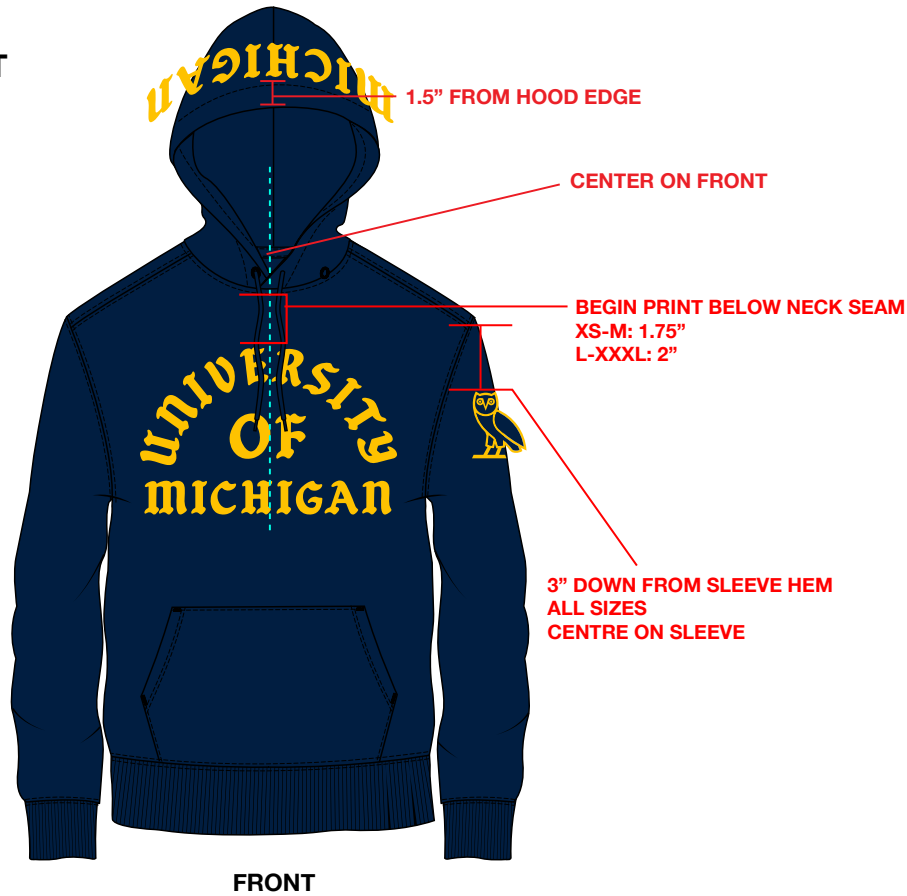

## LEFT SLEEVE ARTWORK

**DIRECT EMBROIDERY**

ARTWORK SIZE: 2.8" W X 3.5" H

ARTWORK BELOW IS NOT ACTUAL SIZE

## THREAD COLOURS

 PMS 282 C  PMS 7406 C

## DECO QUALITY

 SATIN STITCH EMBROIDERY  
 FILL STITCH

Style Name: Campus 26 Michigan Hoodie	Fabric:	Deco/Artwork: Puff Print / Screenprint Embroidery
Artwork Number: OVOF26_029_P		
Style Number:		
Sample Size: Medium		
Date Created: Oct 7, 2025		Designer: Rob Wigington

## PLACEMENT

Style Name: Campus 26 Michigan Hoodie
Artwork Number: OVOF26_029_P
Style Number:
Sample Size: Medium
Date Created: Oct 7, 2025

Fabric:

Deco/Artwork: Puff Print / Screenprint Embroidery
Designer: Rob Wigington