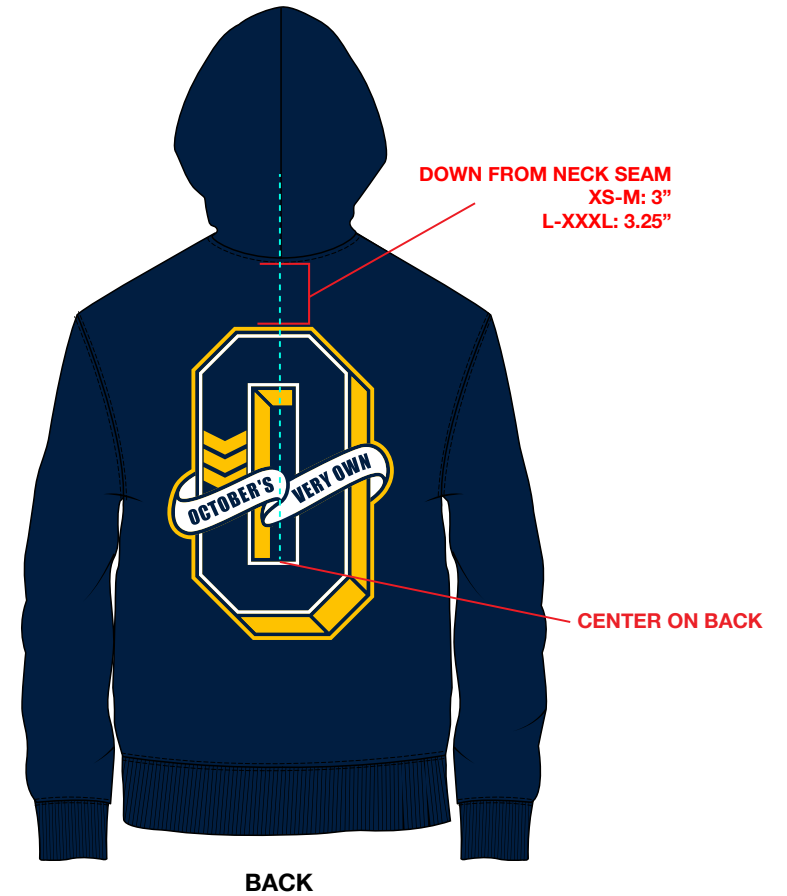

PLACEMENT

Style Name: Campus 26 Michigan Hoodie
Artwork Number: OVOF26_029_P
Style Number:
Sample Size: Medium
Date Created: Oct 7, 2025

Fabric:

Deco/Artwork: Puff Print / Screenprint Embroidery
Designer: Rob Wigington